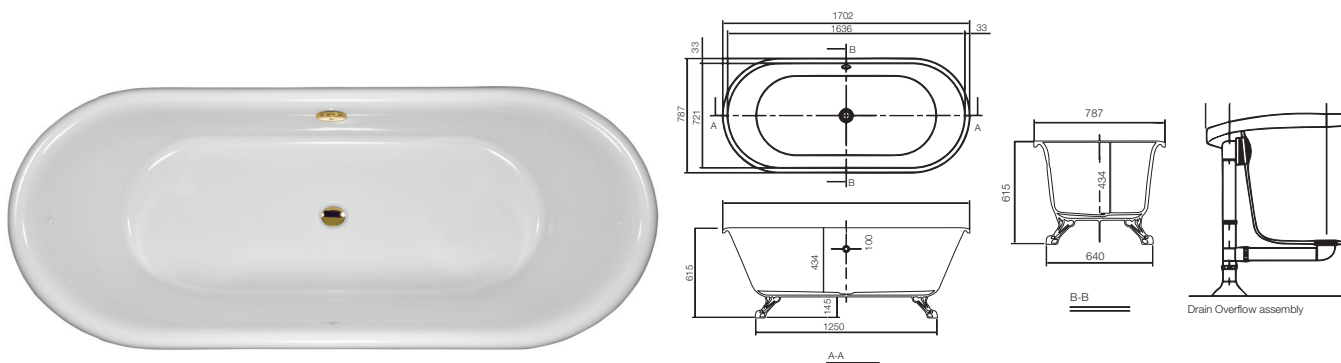

Image is only for illustration purpose

Model :	Queens
Category:	Free Standing Bathtub
Code:	JBT-WHT-FSBTMAD1778 JBT-WHT-FSBTMAD1778G
Size (mm):	1702 x 787 x 434/615
Material:	Lucite Acrylic
Reinforcement:	3 Layers of Fiber Glass
Accessories Included:	- Drain & Overflow - Zinc Alloy Feet - Steel Legs
Accessories Excluded:	NA
Features	Available in Gold & Chrome Accessories